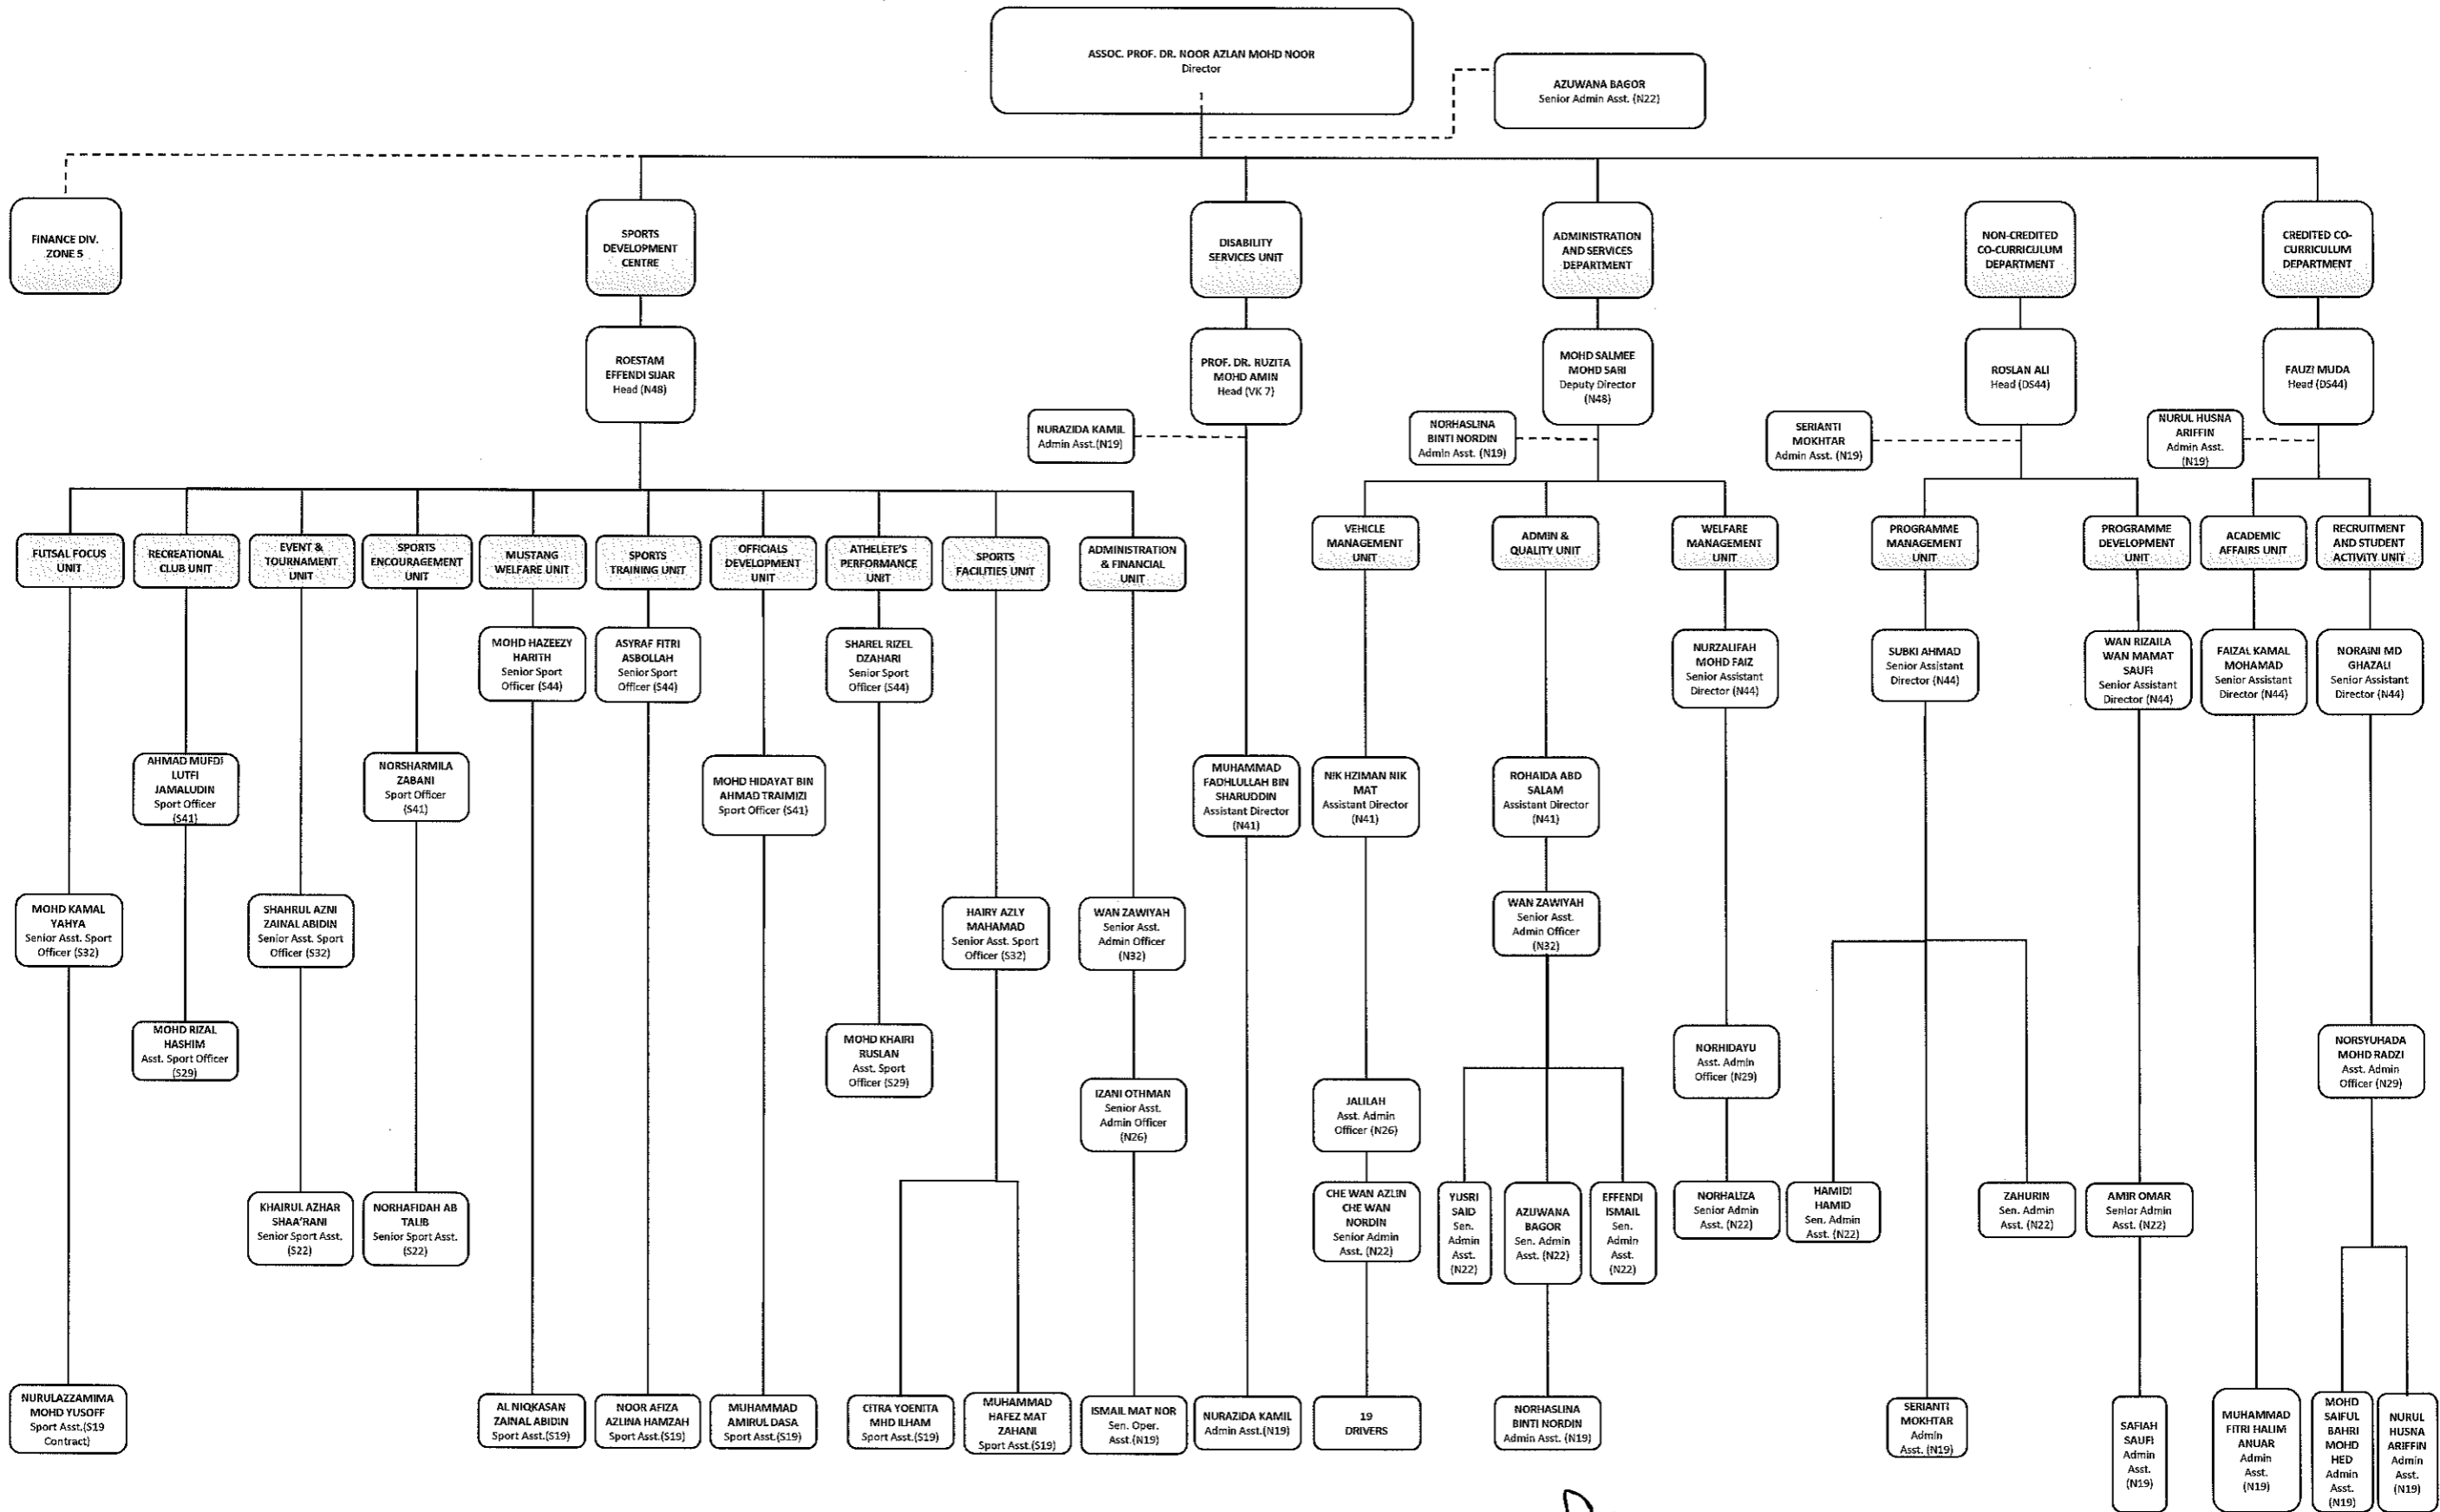

ORGANISATION CHART

STUDENT AFFAIRS AND DEVELOPMENT DIVISION

 ASSOC. PROF. DR. NOOR AZLAN BIN MOHD NOOR
 Director
 Student Affairs and Development Division
 International Islamic University Malaysia