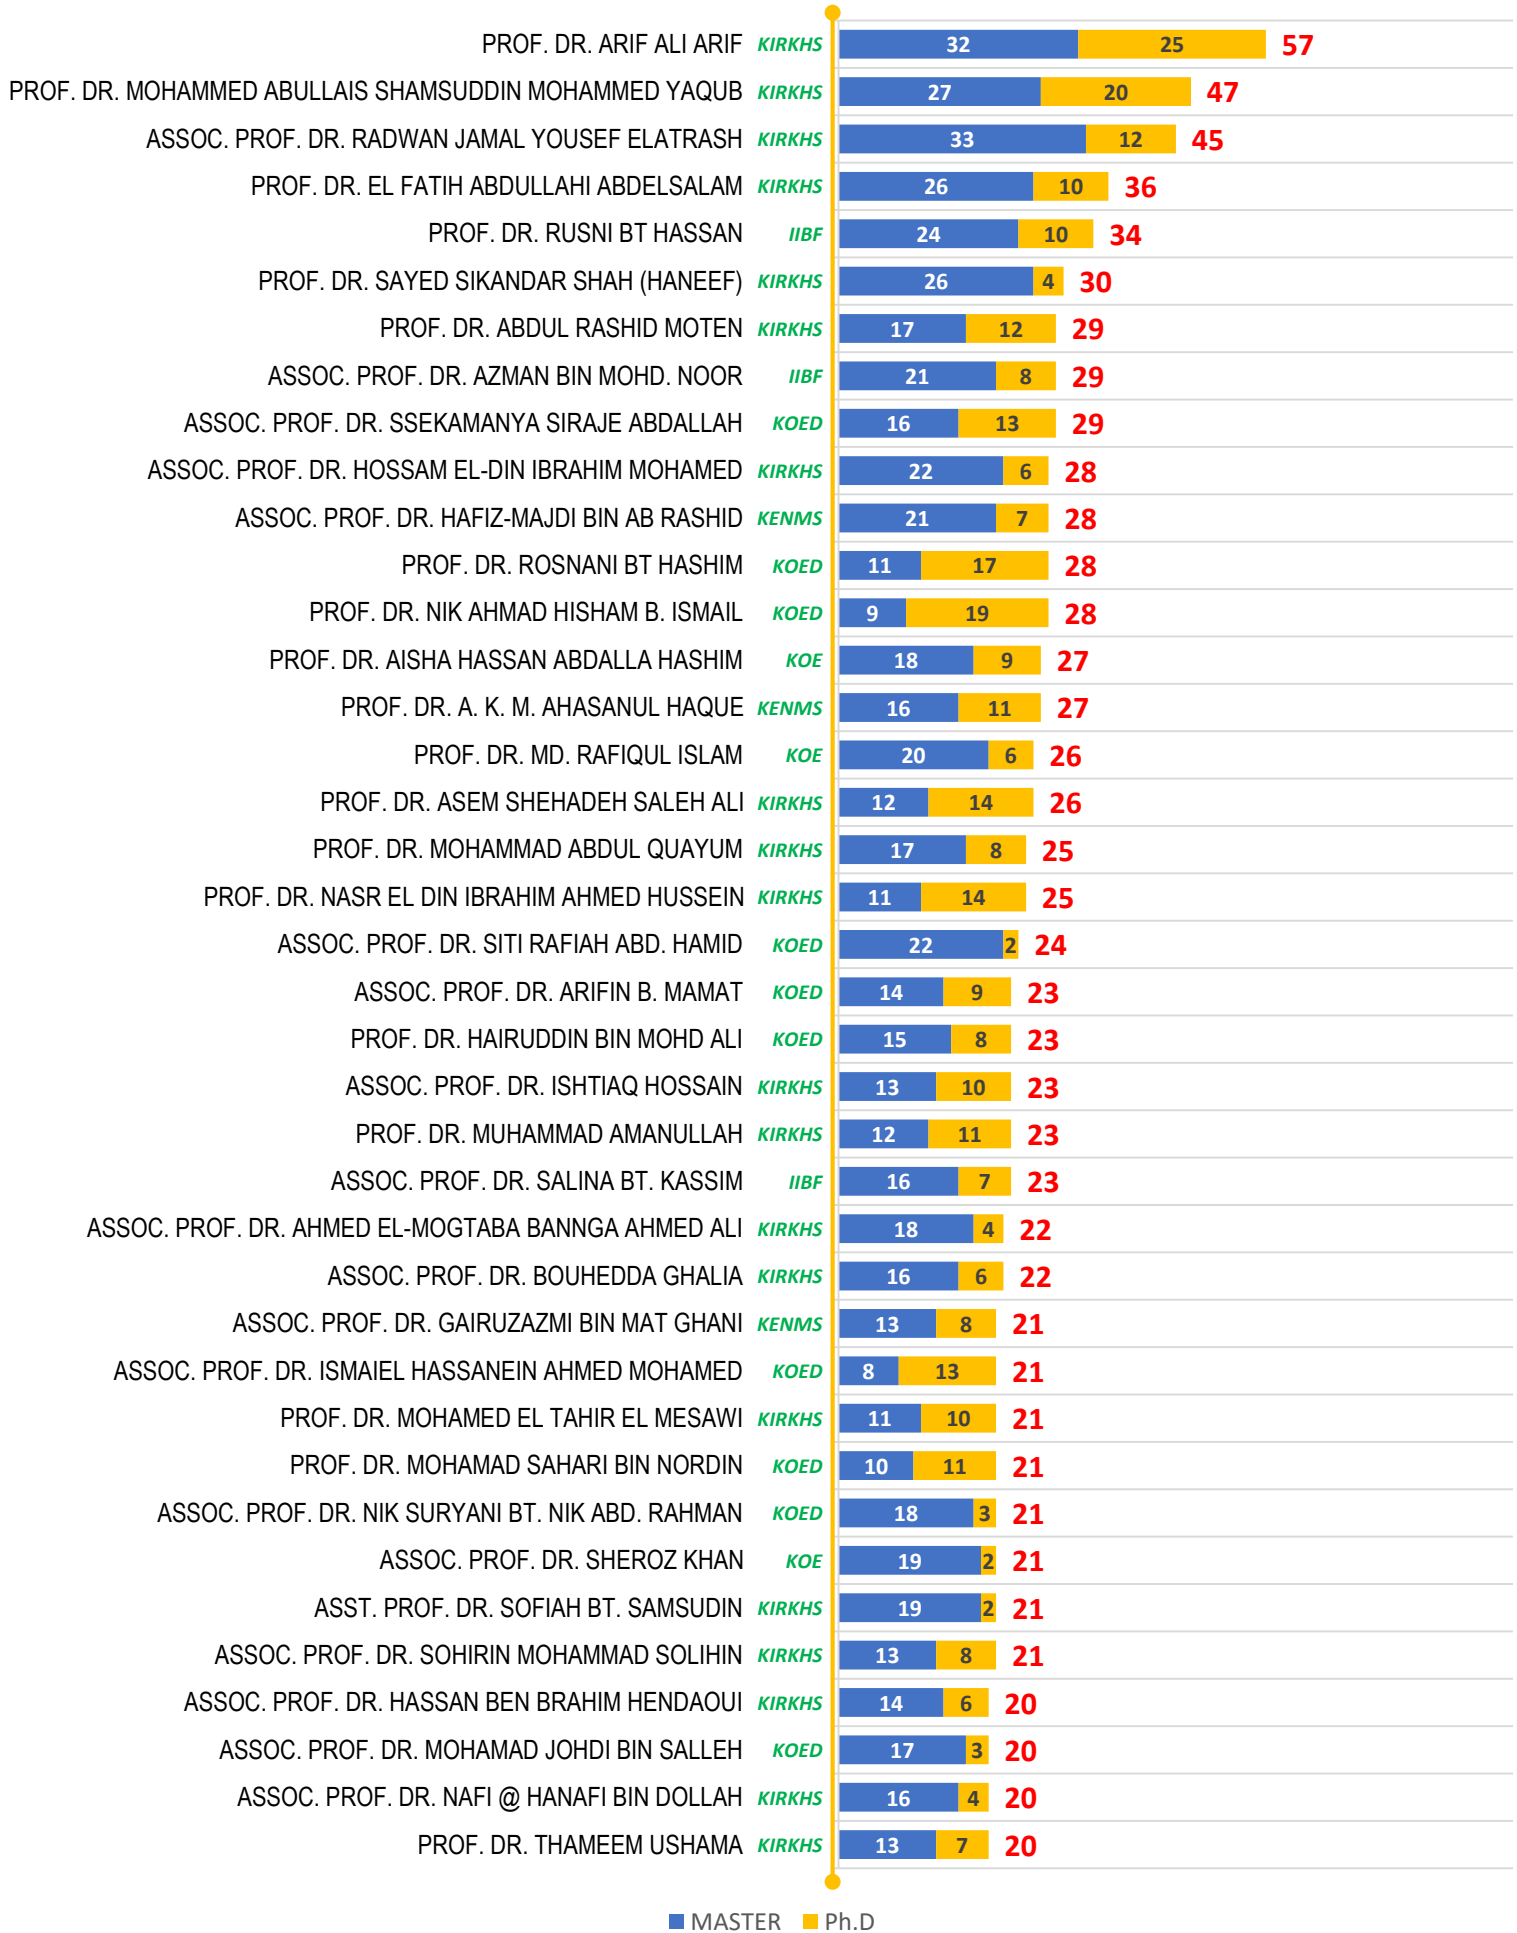

IIUM TOP SUPERVISORS

(Active staff members and completed at least 20 postgraduate supervisions as main-supervisor)

R1

■ MASTER ■ Ph.D