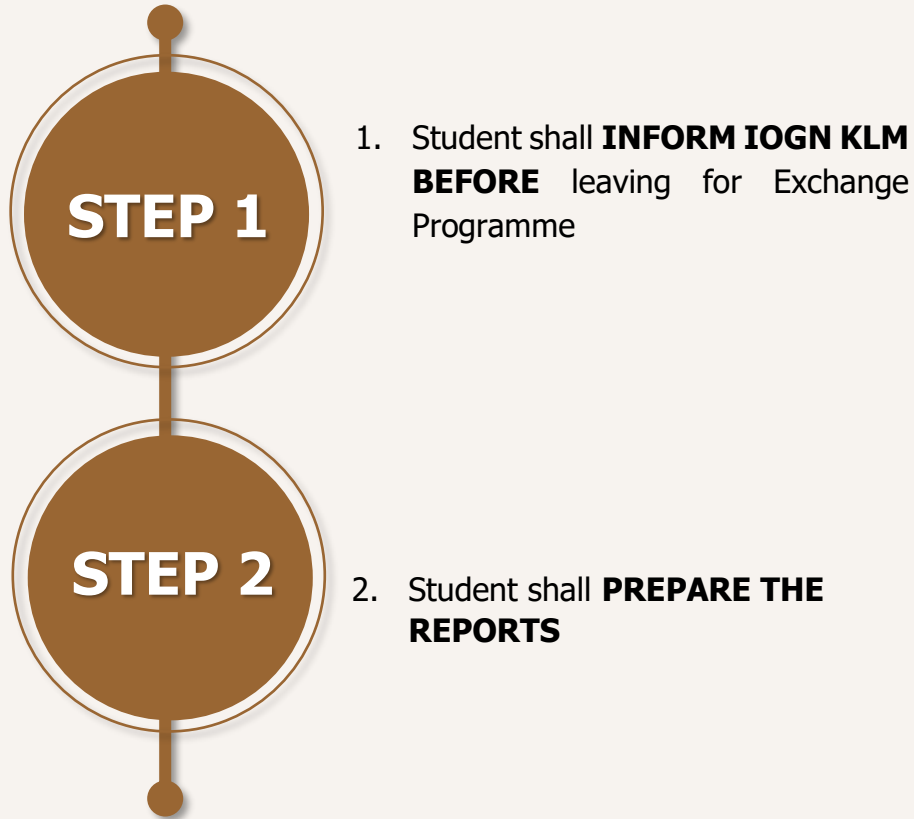

THE FLOWCHART DURING PROGRAMME

DOCUMENTS	ACTION
	STUDENT PROGRAM ADVISOR OIGN KLM
1. Report in Video Format and Pictures 2. Report from IIUM International Office	STUDENT PROGRAM ADVISOR
SOURCE:	
1. IIUM KLM WEBSITE 2. IIUM IO WEBSITE	

THE FLOWCHART AFTER PROGRAMME

DOCUMENTS	ACTION
	STUDENT PROGRAM ADVISOR OIGN KLM
1. Report in Video Format and Pictures 2. Report from IIUM International Office	STUDENT PROGRAM ADVISOR
SOURCE:	
1. IIUM KLM WEBSITE 2. IIUM IO WEBSITE	
	OIGN KLM