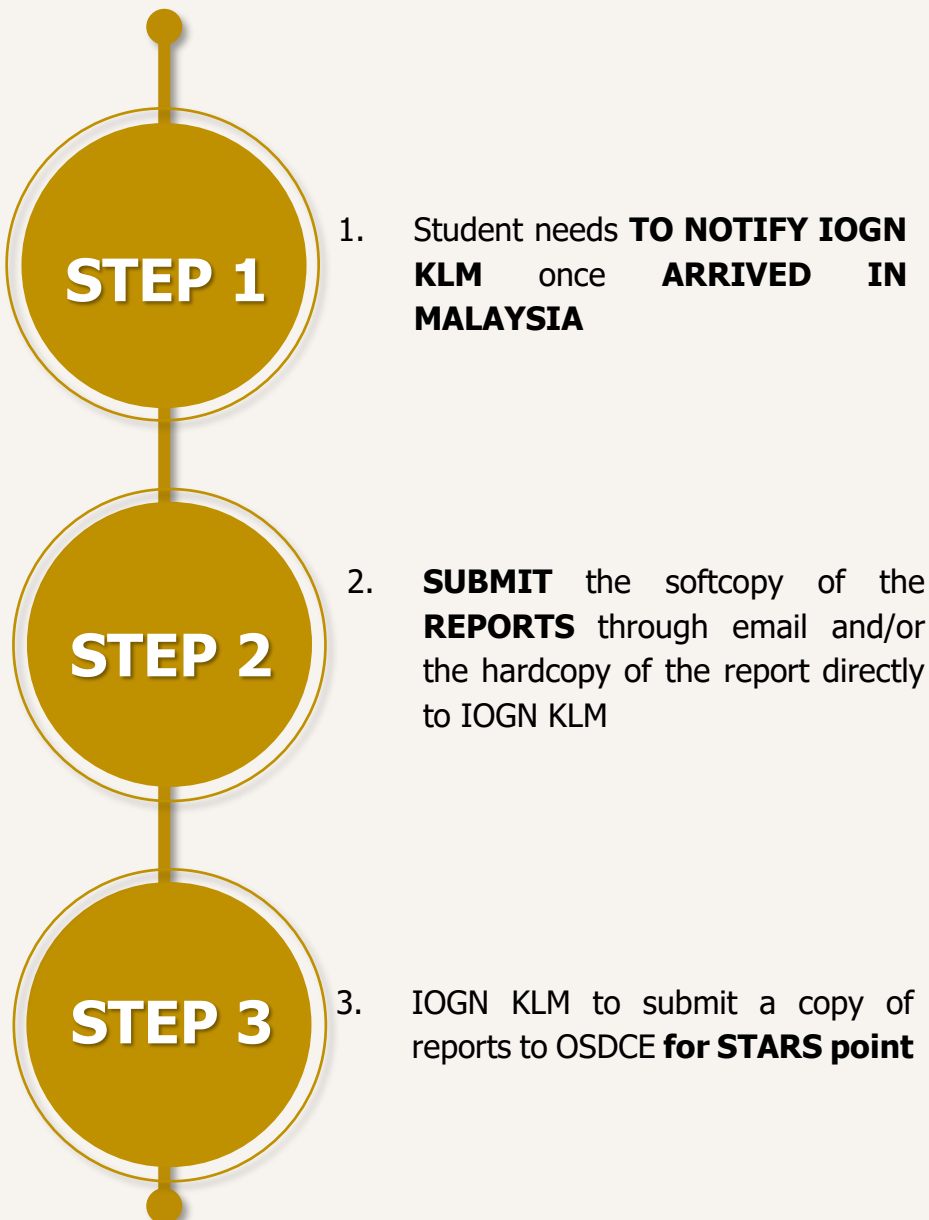

THE FLOWCHART DURING PROGRAMME

DOCUMENTS	ACTION
	STUDENT PROGRAM ADVISOR OIGN KLM
1. Report in Video Format and Pictures 2. Report from IIUM International Office	STUDENT PROGRAM ADVISOR
SOURCE:	
1. IIUM KLM WEBSITE 2. IIUM IO WEBSITE	

THE FLOWCHART AFTER PROGRAMME

DOCUMENTS	ACTION
	STUDENT PROGRAM ADVISOR OIGN KLM
1. Report in Video Format and Pictures 2. Report from IIUM International Office	STUDENT PROGRAM ADVISOR
SOURCE:	
1. IIUM KLM WEBSITE 2. IIUM IO WEBSITE	
	OIGN KLM