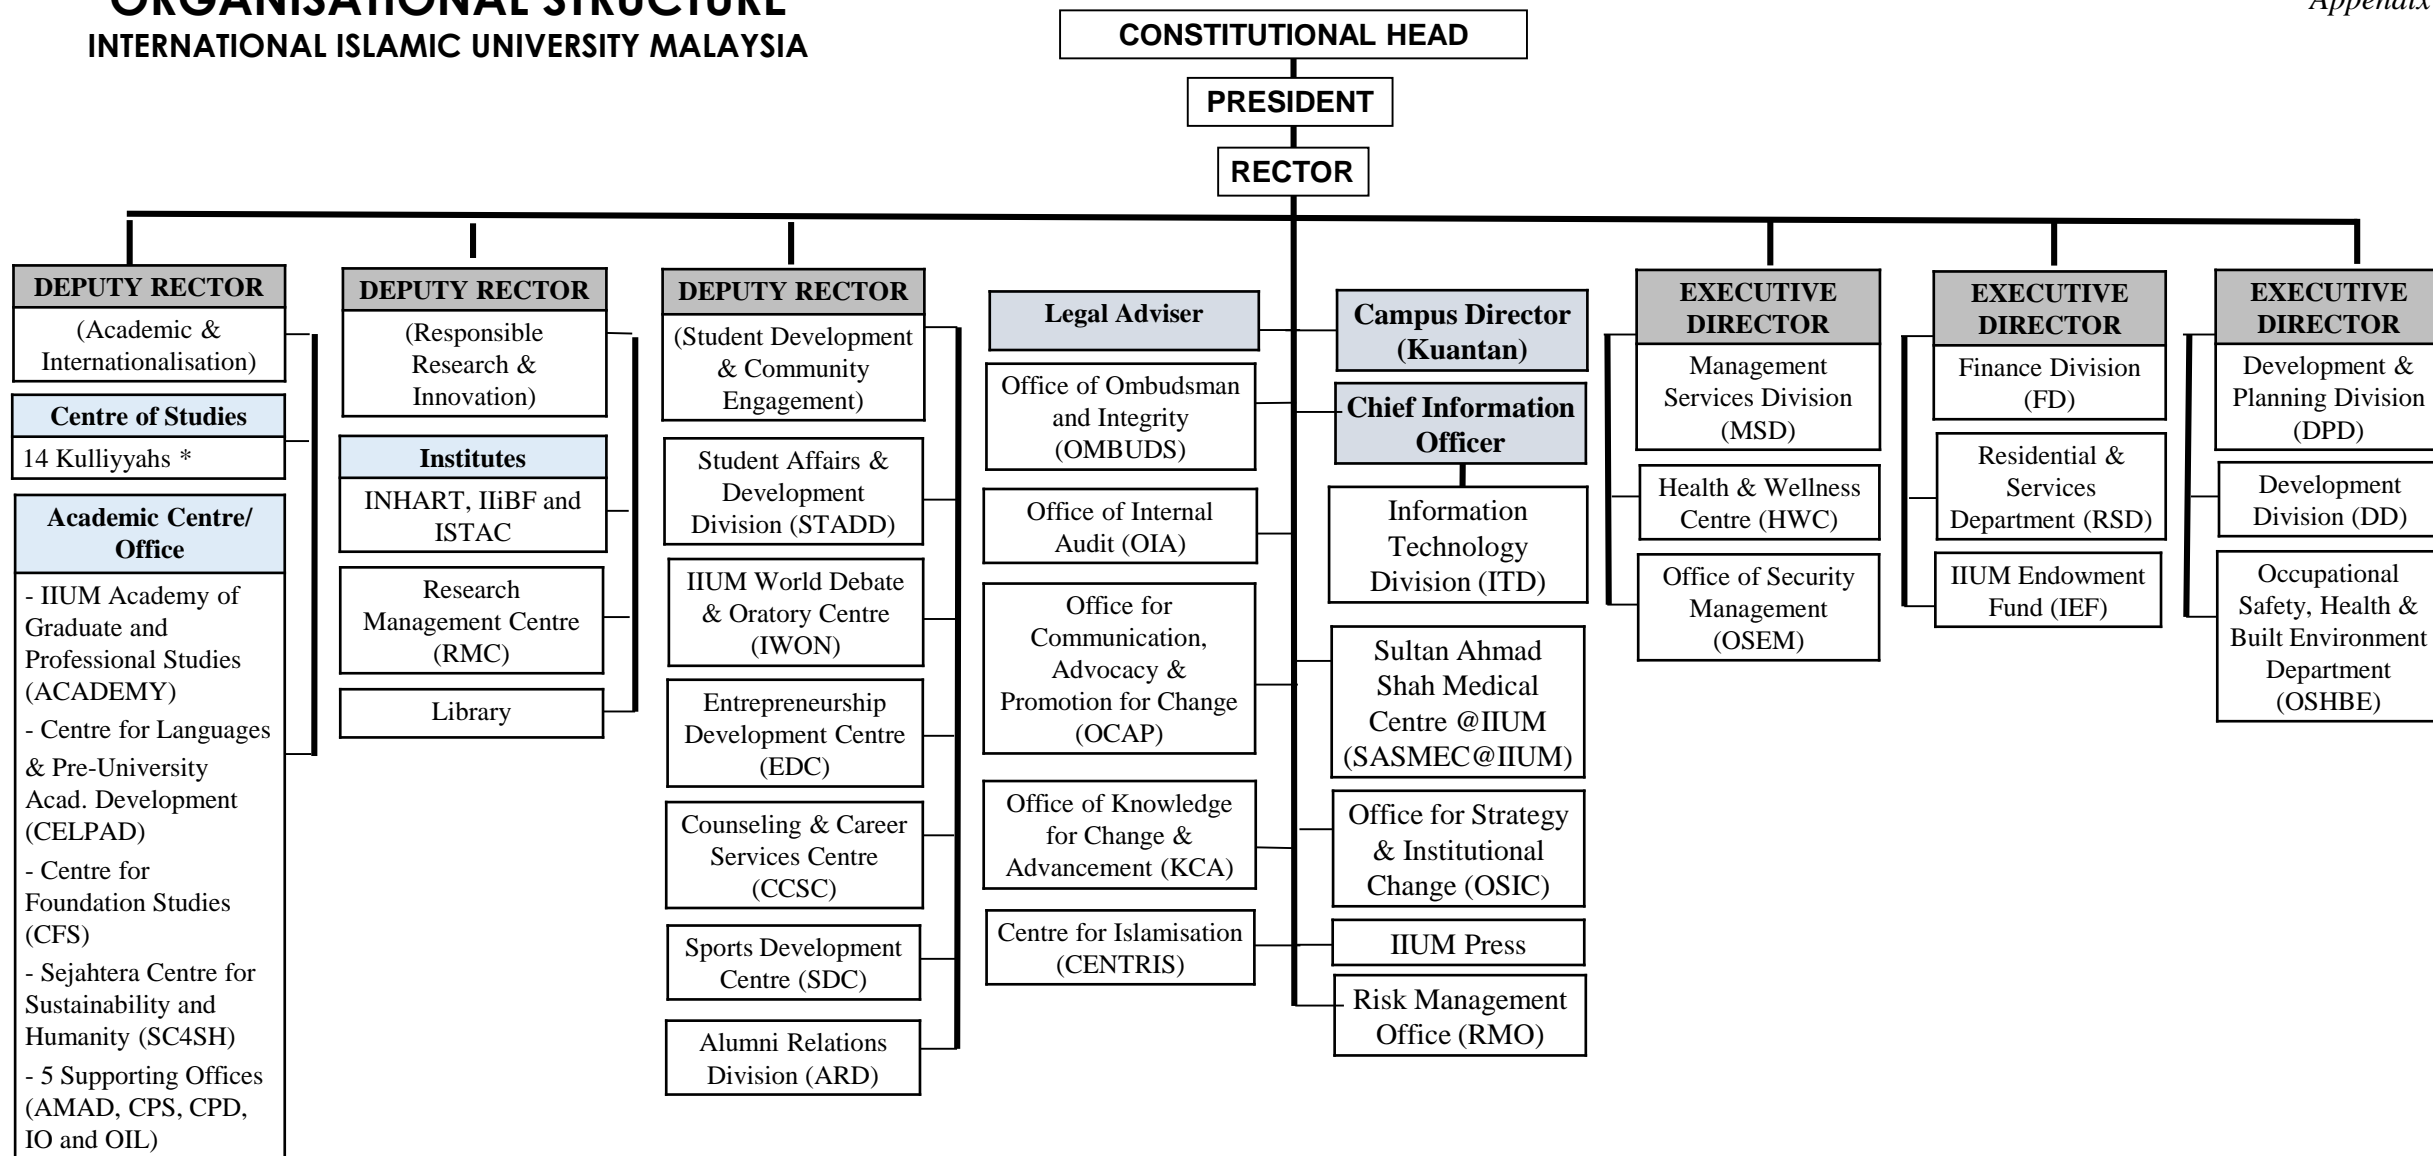

ORGANISATIONAL STRUCTURE

INTERNATIONAL ISLAMIC UNIVERSITY MALAYSIA

LEGEND:
 - Kulliyahs : AIKOL, KENMS, KIRKHS, KOE, KOED, KAED, KICT, KLM, KOM, KOP, KOS, KAHS, KOD and KON
 - Office under ISTAC : IIMU
 - Office under STADD : CITRA