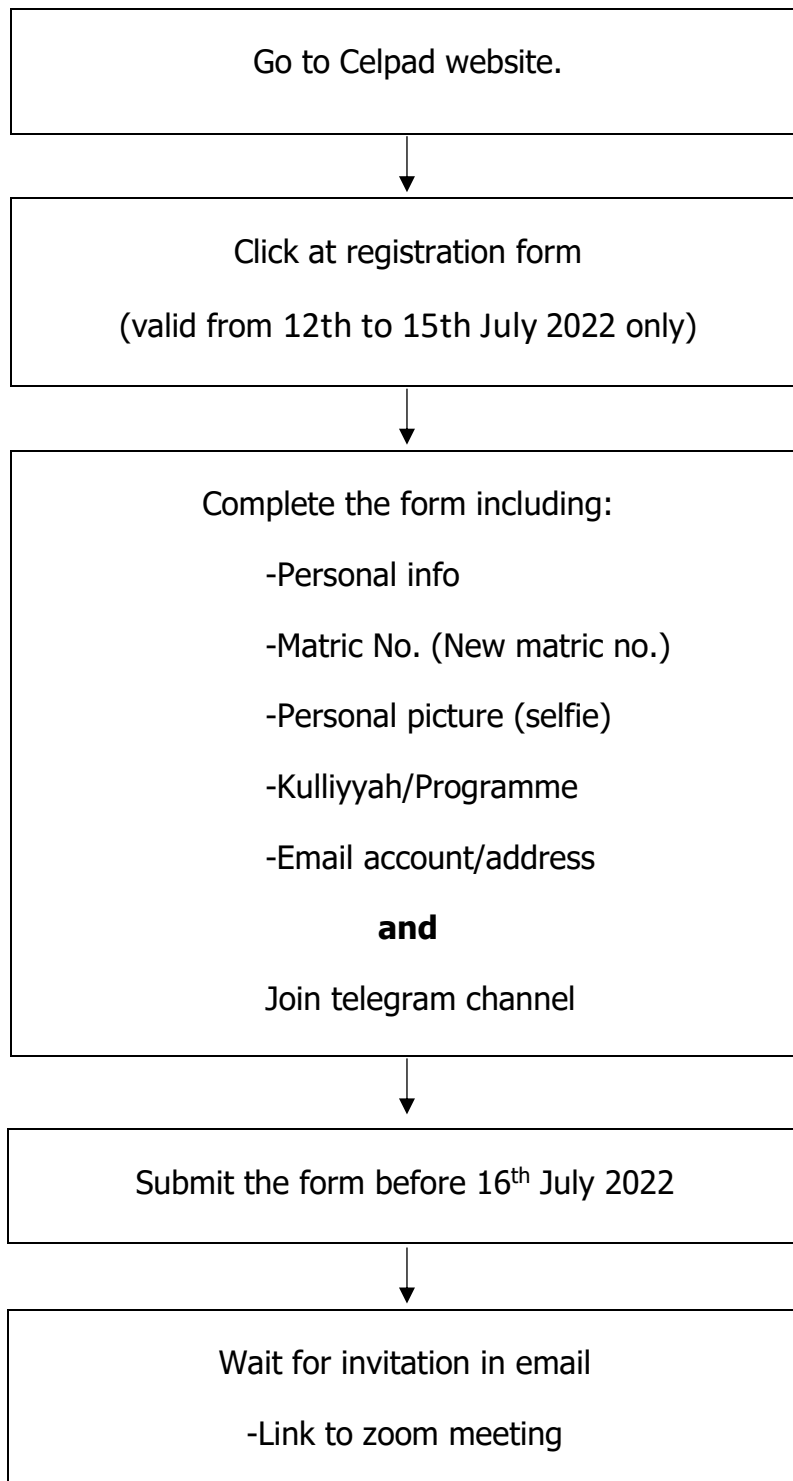

**Flowchart on  
Tilawah Placement Test (Batch 1)  
(Sem 3, 2021/2022)**

For all new intake students

Date of exam: 22<sup>nd</sup> July 2022  
-Login on specific date and time assigned  
-Prepare for recitation  
- Recite when asked to

- Finish recitation  
- End of test

Result released: 28<sup>th</sup> July 2022

Register subject