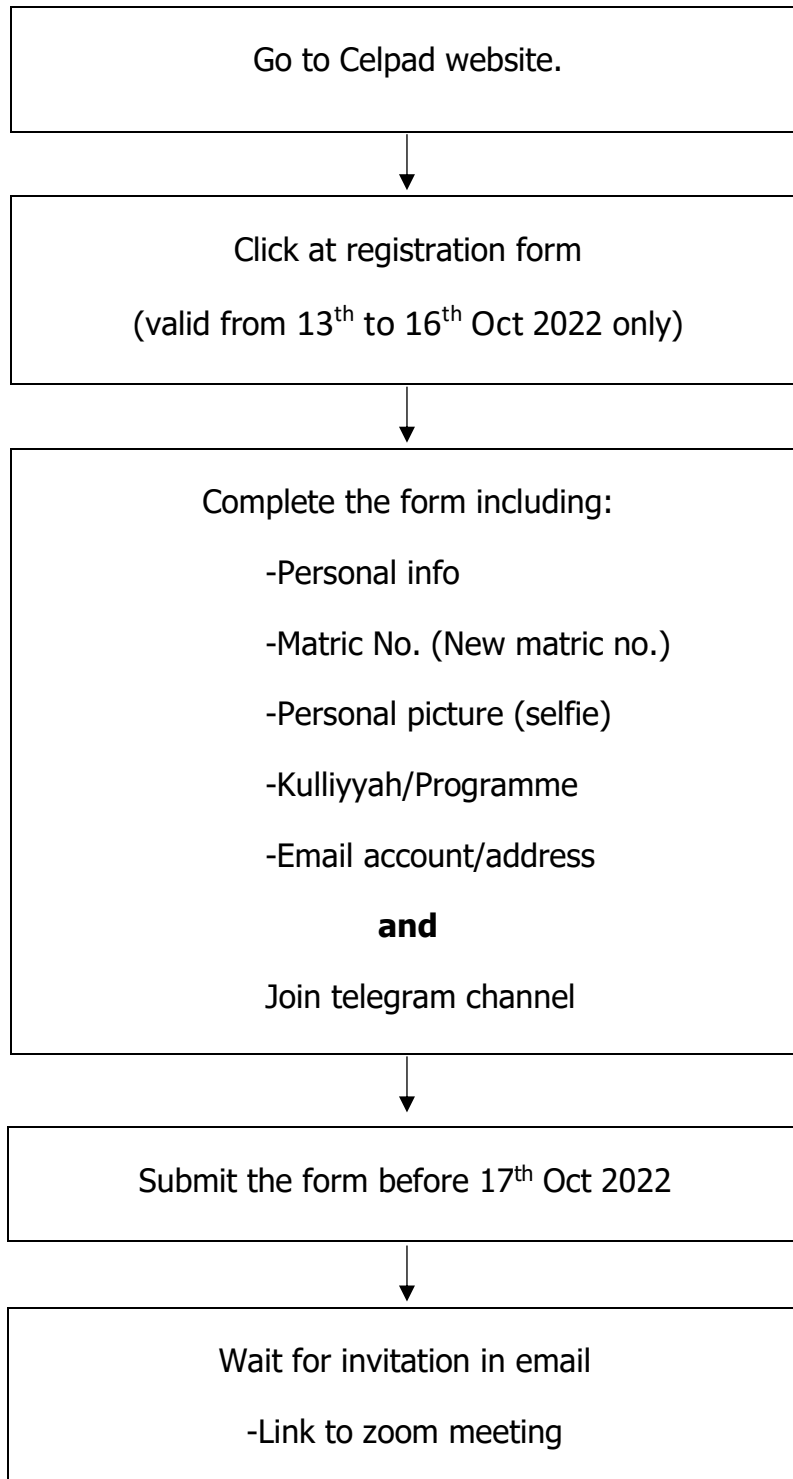

**Flowchart on
Tilawah Placement Test (Batch 2)
(Sem 1, 2022/2023)**

For all new intake students

Date of exam: 20th to 21st Oct 2022
-Login on specific date and time assigned
-Prepare for recitation
- Recite when asked to

- Finish recitation
- End of test

Result released: 4th November 2022

Register subject