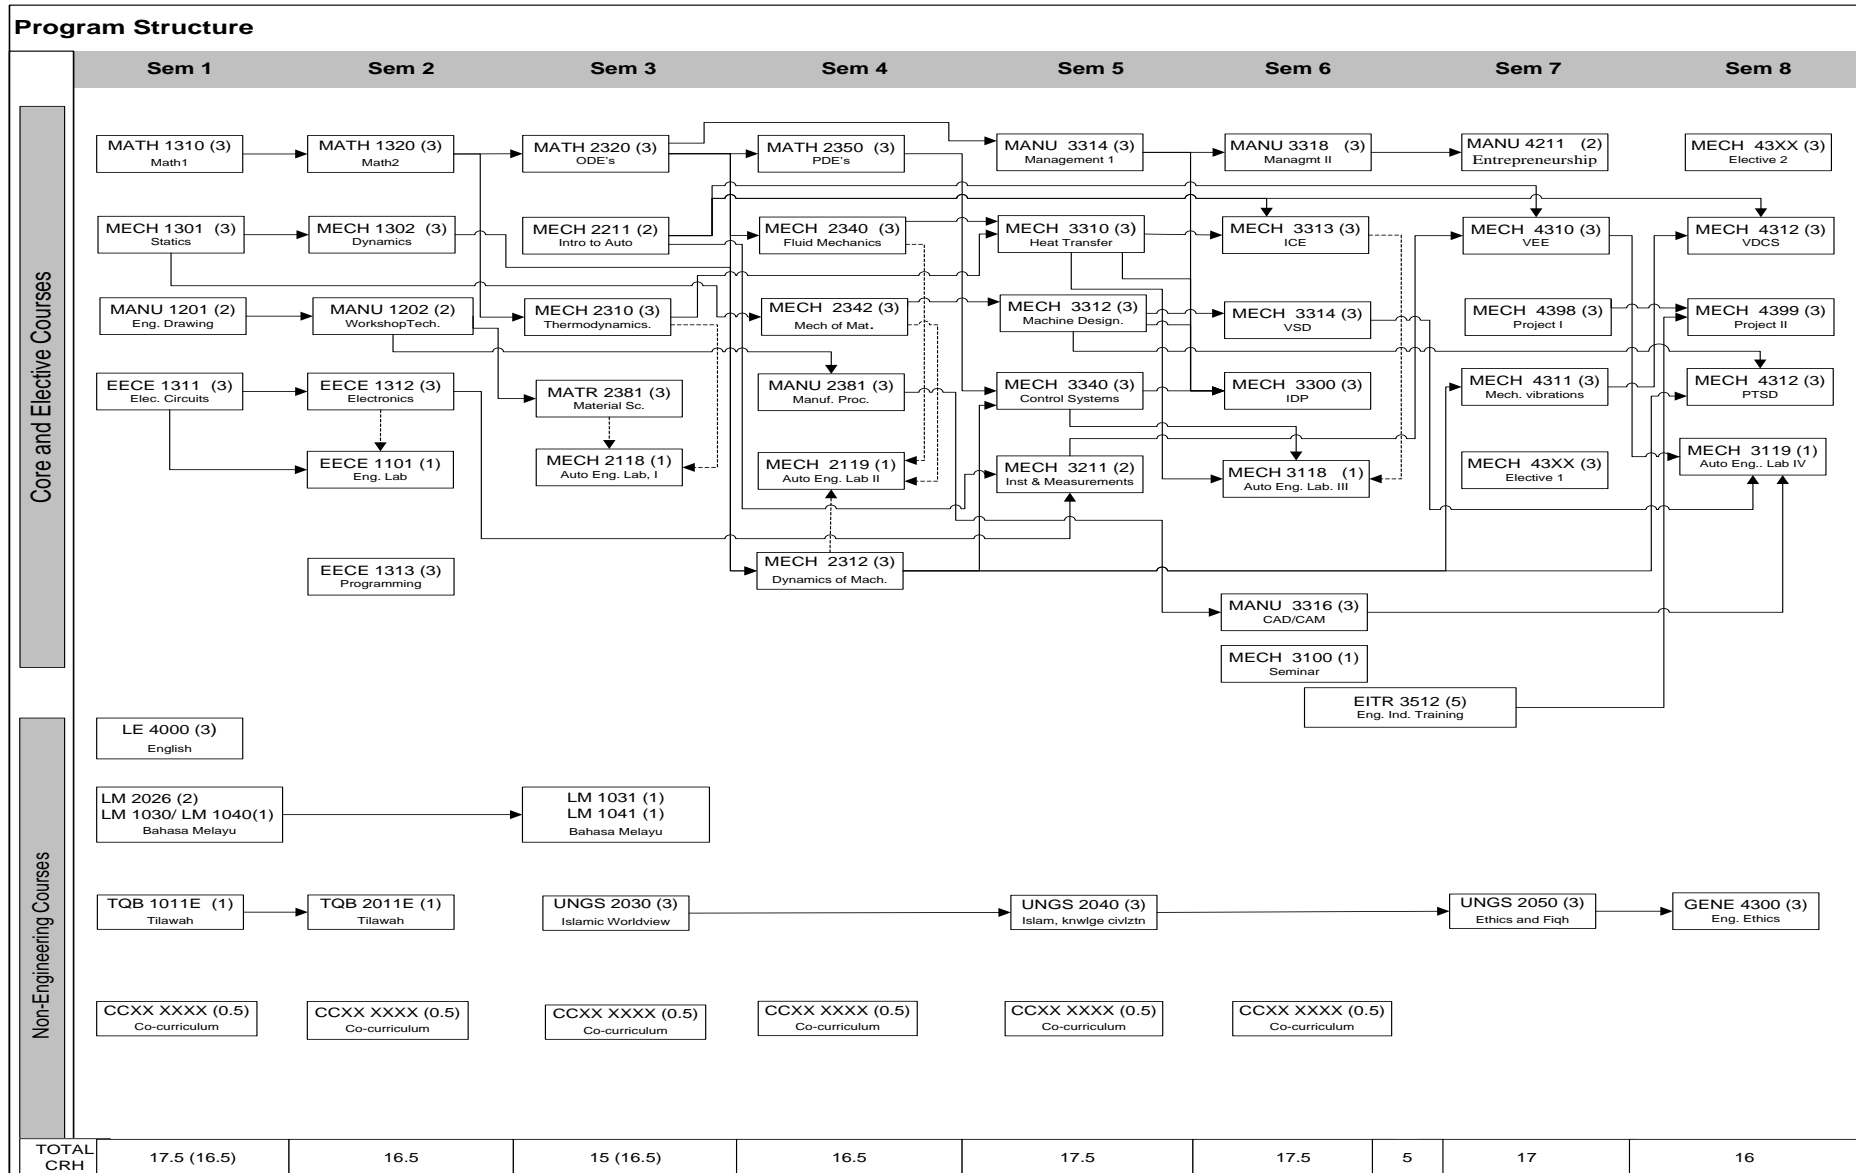

# Mechanical-Automotive Engineering Programme Flowchart

Bachelor of Engineering (Mechanical – Automotive) (Honours)