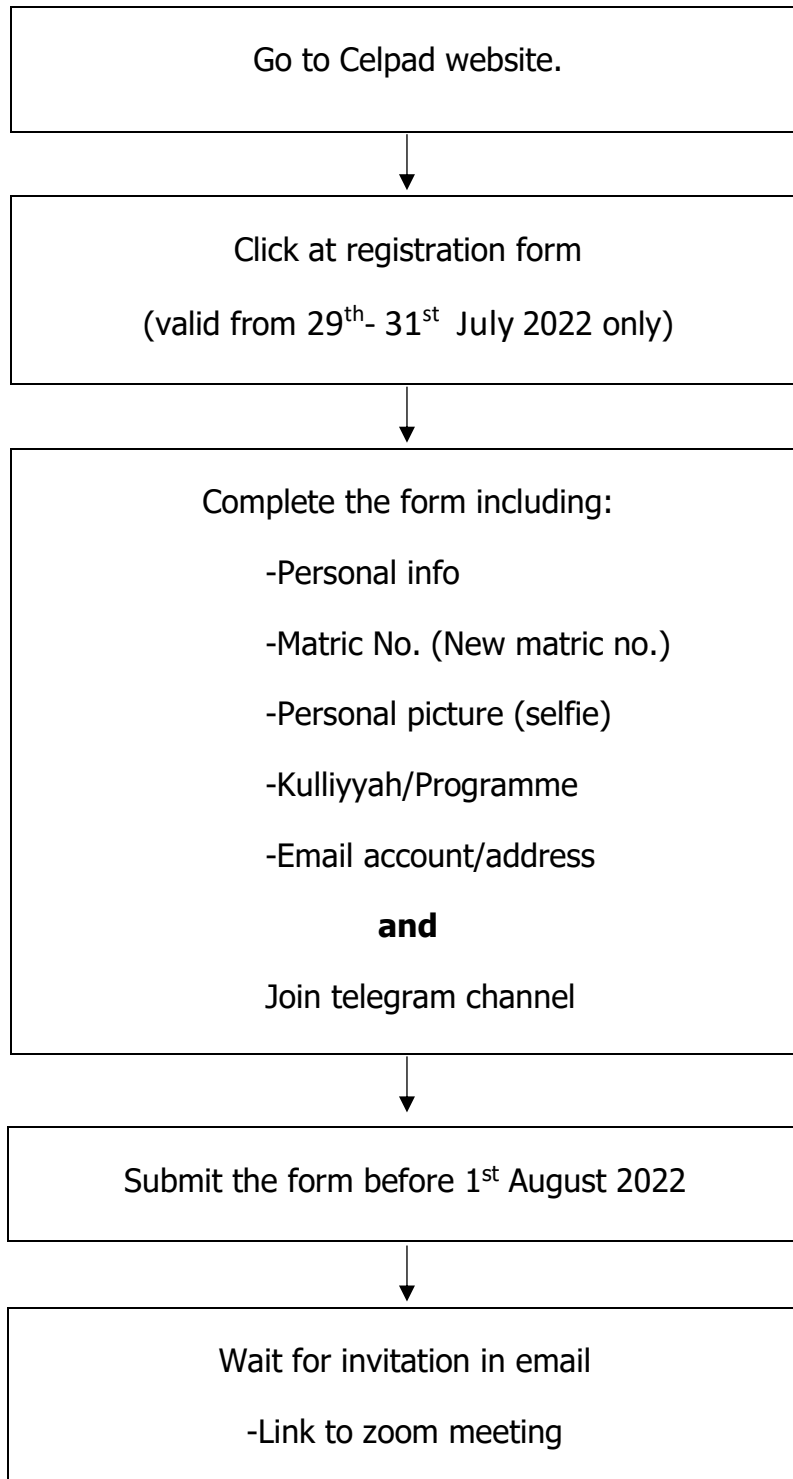

**Flowchart on  
Tilawah Placement Test (Batch 2)  
(Sem 3, 2021/2022)**

For all new intake students

Date of exam: 5<sup>th</sup> August 2022  
-Login on specific date and time assigned  
-Prepare for recitation  
- Recite when asked to

- Finish recitation  
- End of test

Result released: 12<sup>th</sup> August 2022

Register subject